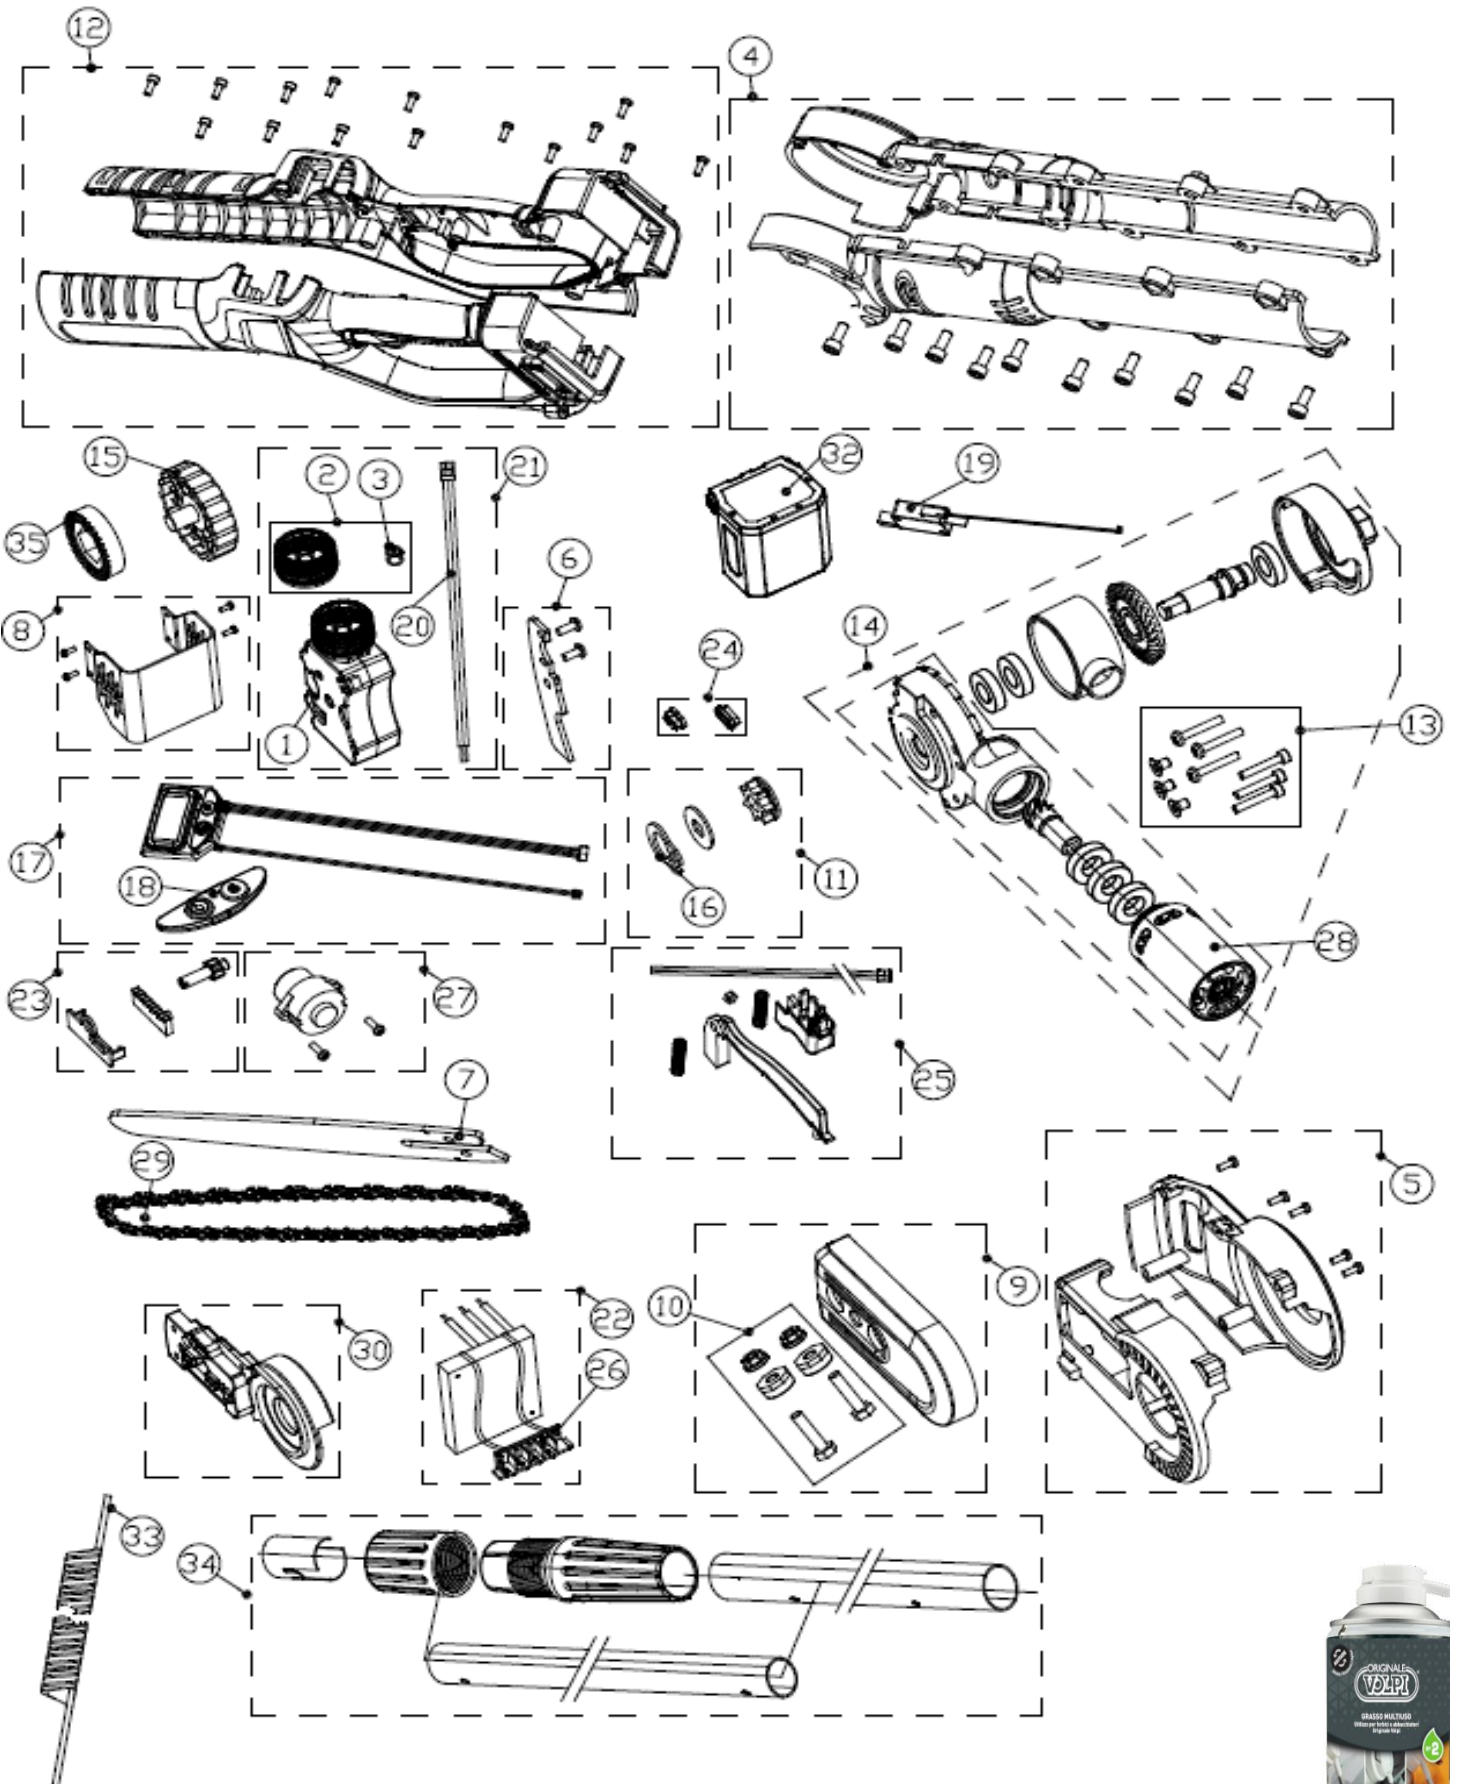

19. POTATORE A CATENA CORDLESS SU ASTA CON BATTERIA AL LITIO BARRA DA 8" cod. KVS8000P

19. POTATORE A CATENA CORDLESS SU ASTA CON BATTERIA AL LITIO BARRA DA 8" cod. KVS8000P

Posiz.	Cod.	Descrizione Articolo	Unità Macchina	Pz per Confez.	Note
1	KVS8000PR9K	Tank + pump kit	1	1	
2	KVS8000PR8K	Oil tank cap kit with filter	1	1	
3	KVS8000PR7	Oil tank filter	1	2	
4	KVS8000PR11K	Cover kit B and fixing screws	1	1	
5	KVS8000PR13K	Cover kit C and fixing screws	1	1	
6	KVS8000PR3K	Toothed plate kit	1	3	
7	KVS6000R16	8" KVS6000 bar	1	1	
8	KVS8000PR14K	Metal protection cover kit and screws	1	1	
9	KVS8000PR30K	Bar cover kit and fixing screws	1	1	
10	KVS8000PR31K	Bar cover fixing screws and bolts kit	1	2	
11	KVS8000R4K	Chain sprocket, washer and seeger kit	1	1	
12	KVS8000PR10K	Cover A kit and fixing screws	1	1	
13	KVS8000R29K	Fixing screws kit	1	3	
14	KVS8000PR80K	Complete motor kit	1	1	
15	KVS8000PR9	Knob	1	1	
16	KVS8000R15	Sprocket seeger	1	5	
17	KVS8000PR60K	Display kit complete with wiring harness	1	1	
18	KVS8000PR16K	Display button kit	1	2	
19	KVS6000R22	Switch complete with wiring harness	1	1	
20	KVS8000PR19	Pump wiring harness	1	3	
21	KVS8000PR50K	Complete tank kit	1	1	
22	KVS8000PR24K	Electronic board kit	1	1	
23	KVS8000PR25K	KVS8000 chain tensioner kit	1	1	
24	KVS8000PR12K	Chain lubrication gasket kit	1	3	
25	KVS8000PR40K	Button kit	1	1	
26	KVS8000PR21	Charging base	1	2	
27	KVS8000PR17K	End cap and screws kit	1	1	
28	KVS8000PR27K	KVS8000 motor	1	1	
29	KVS8000R18	Chain for bar 8" - 1/4" x 1.1 - 48 links	1	1	
30	KVS8000PR18	Aluminum body	1	1	
31	KV380R72	3-way battery charger	1	1	
32	KVS2000R70	21.6V 4.0Ah battery	1	1	
33	KVS8000PR20	Power cable	1	1	
34	KVS8000PR33K	Aluminum rod	1	1	
35	KVS8000PR8	Stop ring	1	1	
-	KVS2000R71	RIGHT + LEFT HOOK FOR KVS2000 BATTERY	1	1	
-	LUB200	PTFE multipurpose spray grease 270cc - 12 pcs conf.	1	1	

Il "Prezzo Listino €" è riferito alla confezione